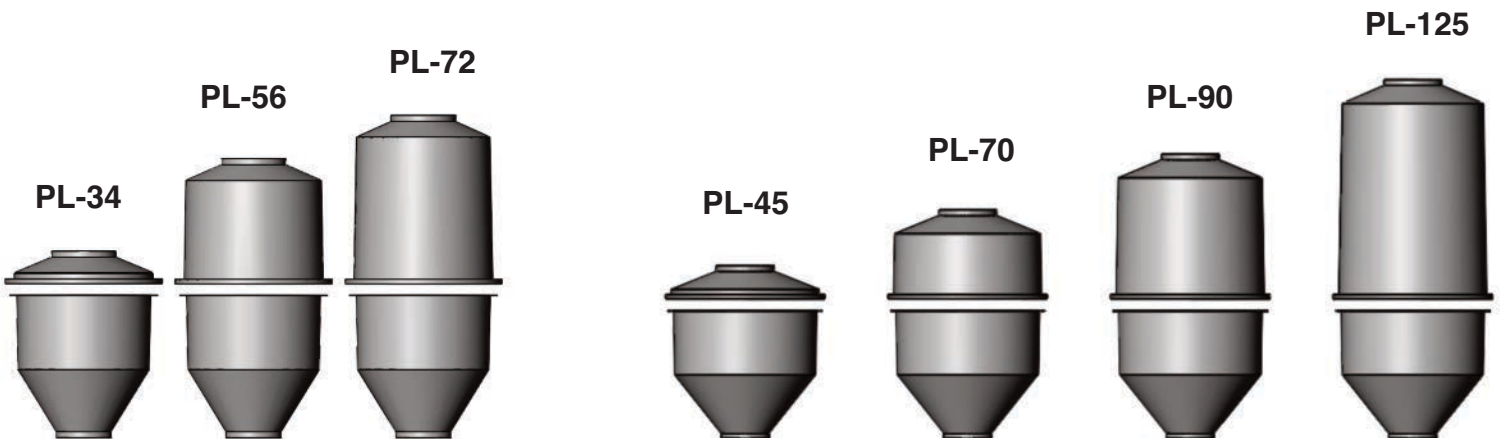

# 4' & 5' POLYBINS

Maximize Your Profitability... Through Proper Feed Storage and Reduced Feed Outages

Have limited space in a tight location? We have the SOLUTION!!!

Our 4 and 5 ft diameter Polybins have all the same features as our larger diameter bins and take up much less space.

## 4' DIAMETER

MODEL#	CAPACITY CU. FT.	BUSHEL	TONS(2000 LBS)	M. TONS(2200 LBS)	MAX. WEIGHT CAP/ CU. FT.	FILL HEIGHT
PL-34	34	27	0.68	0.62	85 lb	6' 9"
PL-56	56	45	1.12	1.02	85 lb	9' 2"
PL-72	72	58	1.44	1.3	85 lb	10' 7"
PL-80	83	66	1.67	1.51	85 lb	11'

## 5' DIAMETER

MODEL#	CAPACITY CU. FT.	BUSHEL	TONS(2000 LBS)	M. TONS(2200 LBS)	MAX. WEIGHT CAP/ CU. FT.	FILL HEIGHT
PL-45	45	36	0.9	0.82	85 lb	7'
PL-70	72	58	1.44	1.3	85 lb	9' 1"
PL-90	94	75	1.88	1.7	85 lb	10' 9"
PL-125	126	100	2.52	2.29	60 lb	12' 8"